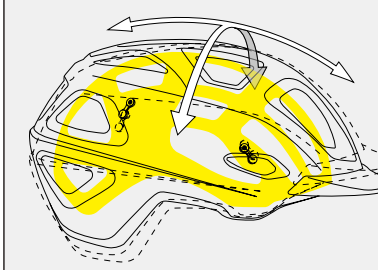

CITY USE FEATURES

The MET Mobilite Mips is exceptionally safe and packed with all the features needed in the city. Fidlock® magnetic buckle, anti-insect net and the new MET Rear LED Light which snaps in and out the rear vent to ensure you to be visible on the side of the road.

MAGNETIC FIDLOCK® BUCKLE

10-15 MM IN ANY DIRECTION

BRAIN PROTECTION SYSTEM

At MET we take your safety very seriously, all the production batches of the Mobilite are strictly tested in our lab, leaving nothing to chance. Featuring the MIPS-C2® brain protection system, the Mobilite is able to slide relative to the head in the case of a crash, redirecting damaging rotational motion.

OUTSTANDING COMFORT

One of the hallmarks of the Mobilite Mips is its incredible comfort. The 360° head belt ensures that there will be no pressure points on the skull and thanks to its internal shape it will go unnoticed on your head. The Safe-T Mid retention system can be micro-adjusted to achieve the perfect fit and has a soft padded neck support.